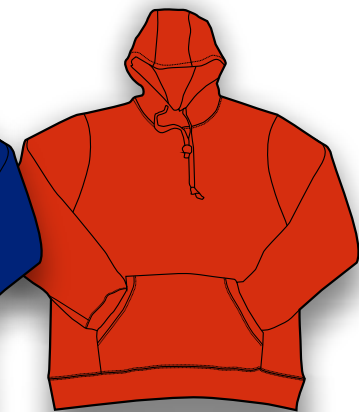

TORQUAY HOODIE

3 PIECE HOOD

FLAT TIE CORD

80% COTTON-20% POLY
BRUSHED FLEECE
320gm

INSET SLEEVE

KANGAROO POCKET

WIDE RIB

+7XL

BLACK

BOTTLE

CHARCOAL

GREY MARLE

MAROON

+7XL

NAVY

ROYAL

RED

STYLE 1525 - TORQUAY

MENS	XS	S	M	L	XL	XXL	3XL	5XL	7XL*
I/2 CHEST	53.5	56	58.5	61	63.5	66	71	76	81
SHOULDER TO HEM	71	73	75	77	79	81	84	87	90

variations +/- 1 cm (guide only) *7XL Black and Navy only.